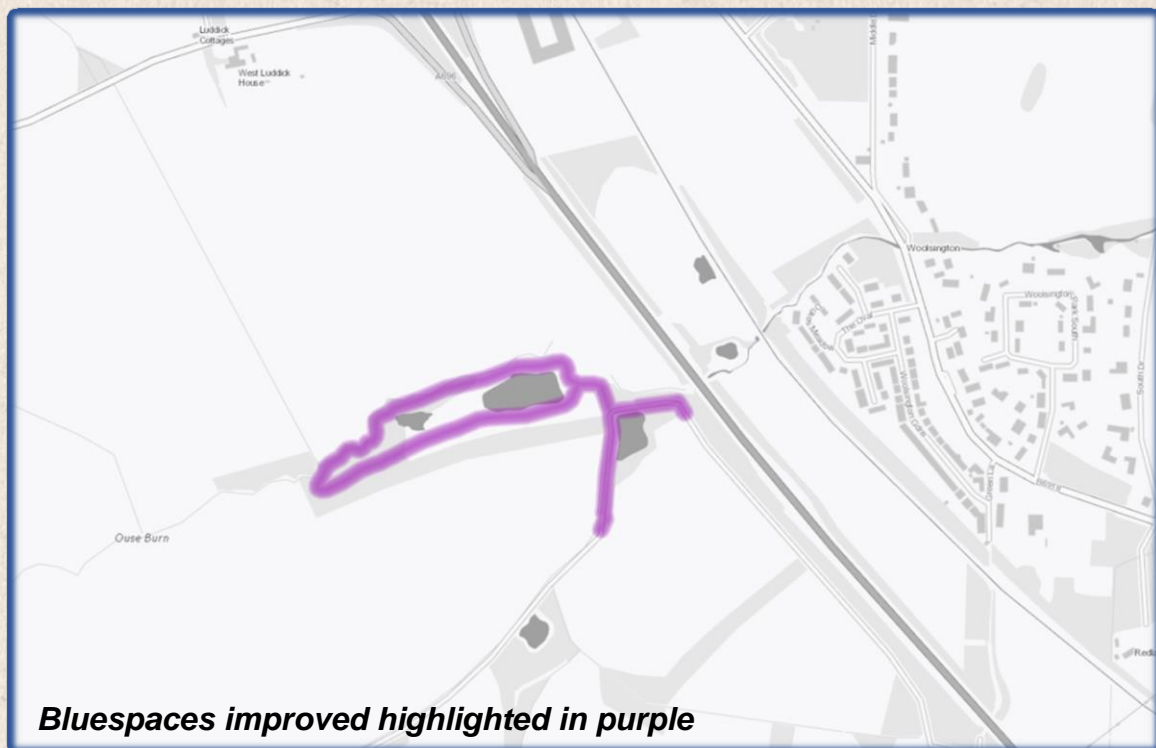

## Project Overview

In partnership with the landowner, Woolsington Parish Council have delivered 1.2km of Bluespace improvements to an increasingly important recreational site, completing phase 2 of an ambitious project to create a nature reserve that the local community can enjoy. The work has involved improvements to the recreational offer of the site, wetland habitat enhancement, and community engagement activities.